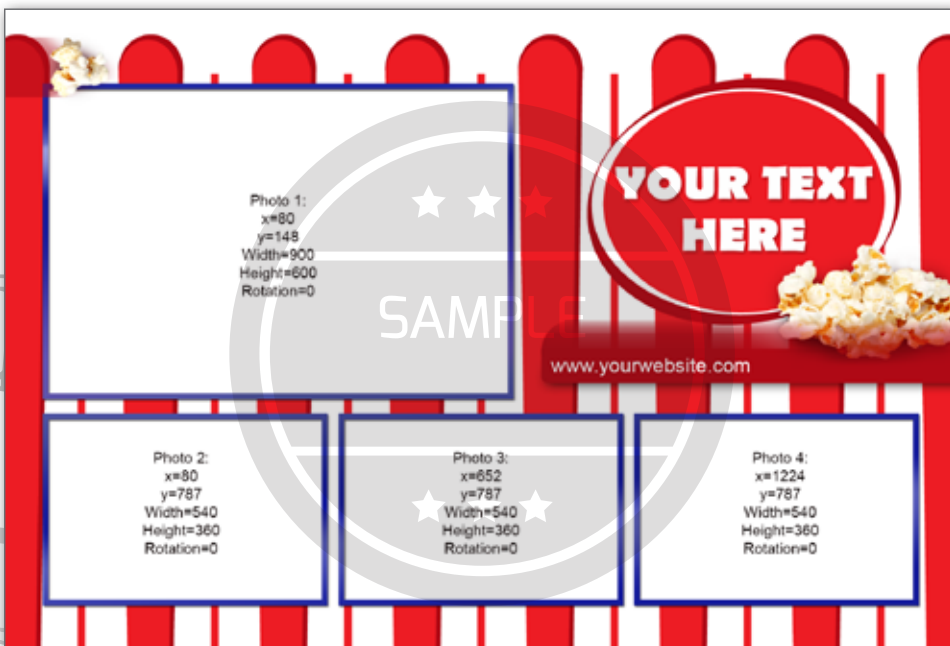

Popcorn Bag

Party Template

3 Layouts
1240/1844 px

Color Range